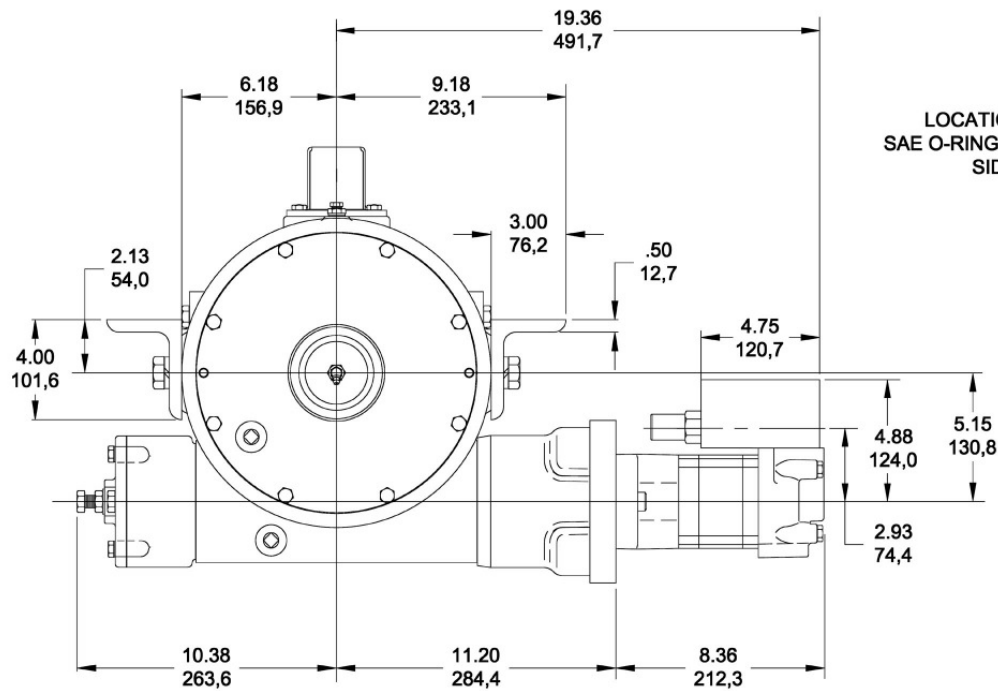

### Ramsey H 89

DIMENSIONS ARE INCHES OVER MILLIMETERS

CLUTCH HOUSING CAN BE ROTATED 180° FOR CUSTOMER INSTALLATION