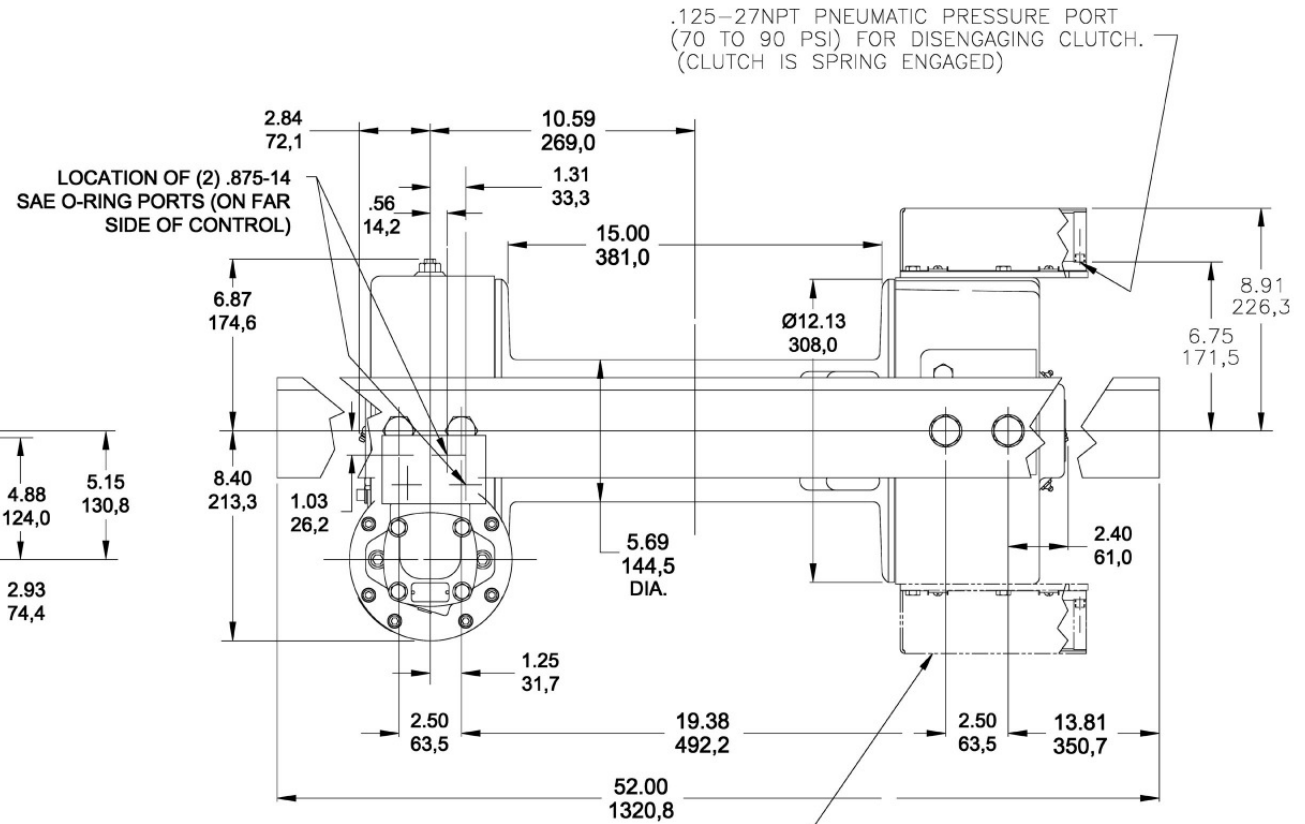

### Ramsey H 89

DIMENSIONS ARE INCHES OVER MILLIMETERS

CLUTCH HOUSING CAN BE ROTATED 180° FOR CUSTOMER INSTALLATION